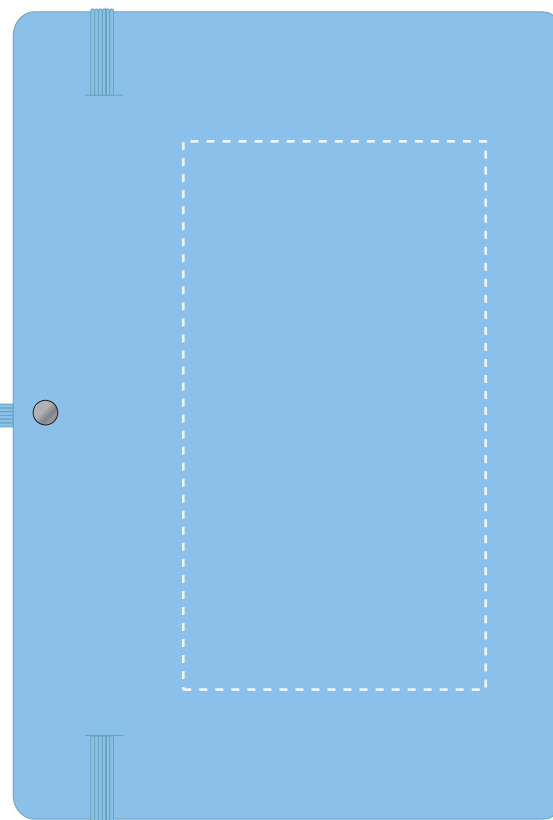

Your Ref:
Our Ref:

Quantity:
Version: 1

Product Code: QS0345
Product Colour: BABY BLUE

PRINTING CONCERNS:

Please note that this product has Sustainability Markings that are not visible from this perspective

We stock this item in the following colours

**PANTONE REFERENCE(S)**

- Colour 1
- Colour 2
- Colour 3
- Colour 4

ARTWORK SCALE 50%

- CENTRED TO PRINT AREA
- CENTRED TO NOTEBOOK

ARTWORK SCALE 50%

- CENTRED TO PRINT AREA
- CENTRED TO NOTEBOOK

The dashed line is to demonstrate print area and will not appear on your printed item

PLEASE NOTE:

- All colours including print and product are for visual purposes only and should not be regarded as the actual colour of the product and print.
- Some products may vary from batch to batch and may differ from previous orders.
- The colour and texture of a product can also have an effect on the final print colour.
- By approving this order we accept that you understand these terms.

To proceed, please approve visual via the online system.

ARTWORK SCALE 100%
Max print area: 195mm x 100mm

ARTWORK SCALE 100%
Max print area: 145mm x 80mm