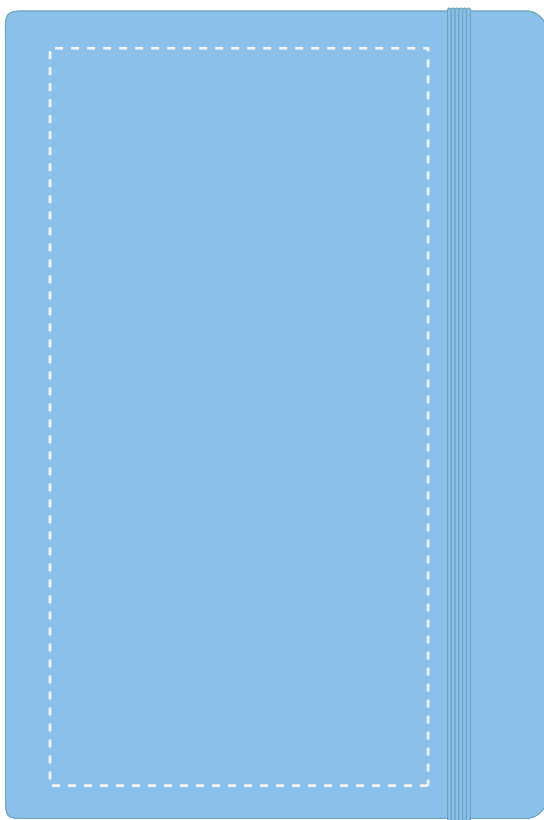

Your Ref:
Our Ref:

Quantity:
Version: 1

Product Code: QS0345
Product Colour: BABY BLUE

PRINTING CONCERNS:

Please note that this product has Sustainability Markings that are not visible from this perspective

We stock this item in the following colours

**PANTONE REFERENCE(S)**

- Colour 1
- Colour 2
- Colour 3
- Colour 4

ARTWORK SCALE 50%

- CENTRED TO PRINT AREA
- CENTRED TO NOTEBOOK

ARTWORK SCALE 50%

- CENTRED TO PRINT AREA
- CENTRED TO NOTEBOOK

The dashed line is to demonstrate print area and will not appear on your printed item

PLEASE NOTE:

- All colours including print and product are for visual purposes only and should not be regarded as the actual colour of the product and print.
- Some products may vary from batch to batch and may differ from previous orders.
- The colour and texture of a product can also have an effect on the final print colour.
- By approving this order we accept that you understand these terms.

To proceed, please approve visual via the online system.

ARTWORK SCALE 100%
Max print area: 195mm x 100mm

ARTWORK SCALE 100%
Max print area: 145mm x 80mm